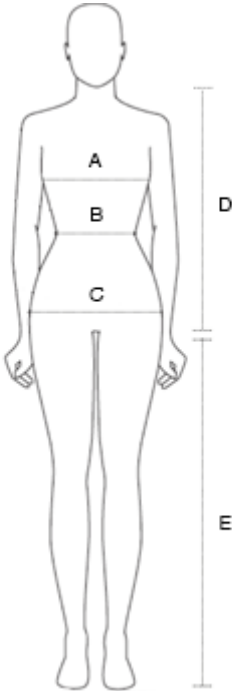

**SIZE CHART IN CM**

**OUR MODEL HAS 1,76 CM TALL AND WEARING SIZE SMALL**

XS EU 32 - 34      S EU 34 - 36      M EU 36 - 38      L EU 38 - 40      XL EU 40 - 42      XXL EU 42 - 44

	XS EU 32 - 34	S EU 34 - 36	M EU 36 - 38	L EU 38 - 40	XL EU 40 - 42	XXL EU 42 - 44
<b>A: CHEST WIDTH</b>	76	77 - 88	89 - 92	93 - 96	97 - 100	101 - 104
<b>B: WAIST WIDTH</b>	58	59 - 70	71 - 74	75 - 78	79 - 82	83 - 86
<b>C: HEAPS WIDTH</b>	84	85 - 96	97 - 100	101 - 104	105 - 108	109 - 112